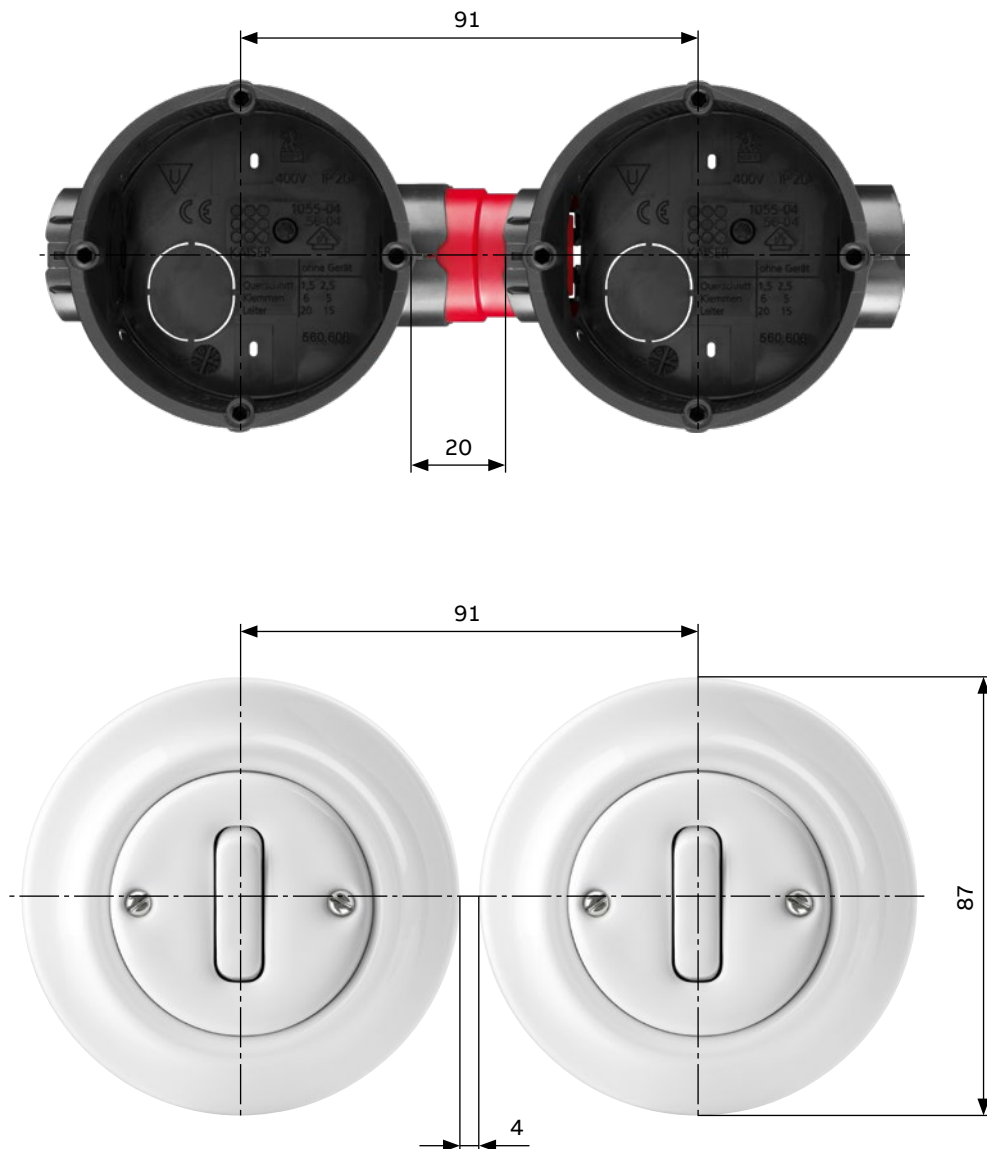

Decento®

Installation instructions for creating multiple combinations

Decento switches and socket outlets - eye-catching in any interior. And because the porcelain Decento® is designed to create a period theme, multiple combination inserts can be placed side by side or one above the other. This does even more to accentuate the originality of the design.

Box spacers for precise installation

For a perfect fit with individual inserts in combinations, the spacing between central point of insert installation boxes must be 91 mm. For these assemblies we recommend the use of Kaiser Co. installation boxes, order

no. 1155-41, which have snap-on spacers, order no. 1159-34 (see page 114). These allow perfect spacing between the central points of installation boxes and single cover frames of Decento® switches and socket outlets every time.

Place a spacers between two boxes.

91 mm spacing between central points of installation boxes is recommended for flush mounting both in solid walls and hollow walls or partitions.